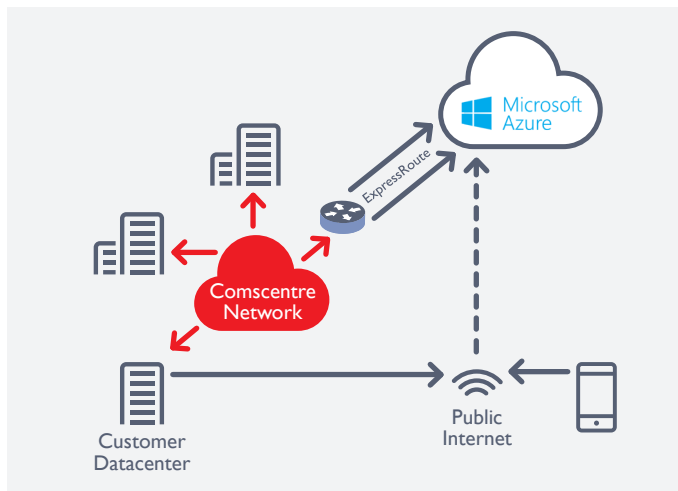

# CLOUD CONNECT MICROSOFT AZURE

## CLOUD CONNECT

Cloud Connect is a secure connection between your Cloud Private Network and Microsoft Azure.

This means your company will have all the benefits of Azure without your data ever touching the Public Internet.

We manage and monitor the connection end-to-end, so you can have completely piece of mind when it comes to performance and reliability.

## WHAT IS MICROSOFT AZURE?

Azure is Microsoft's cloud computing platform, a growing collection of integrated services—analytics, computing, database, mobile, networking, storage, and web—for moving faster, achieving more, and saving money.